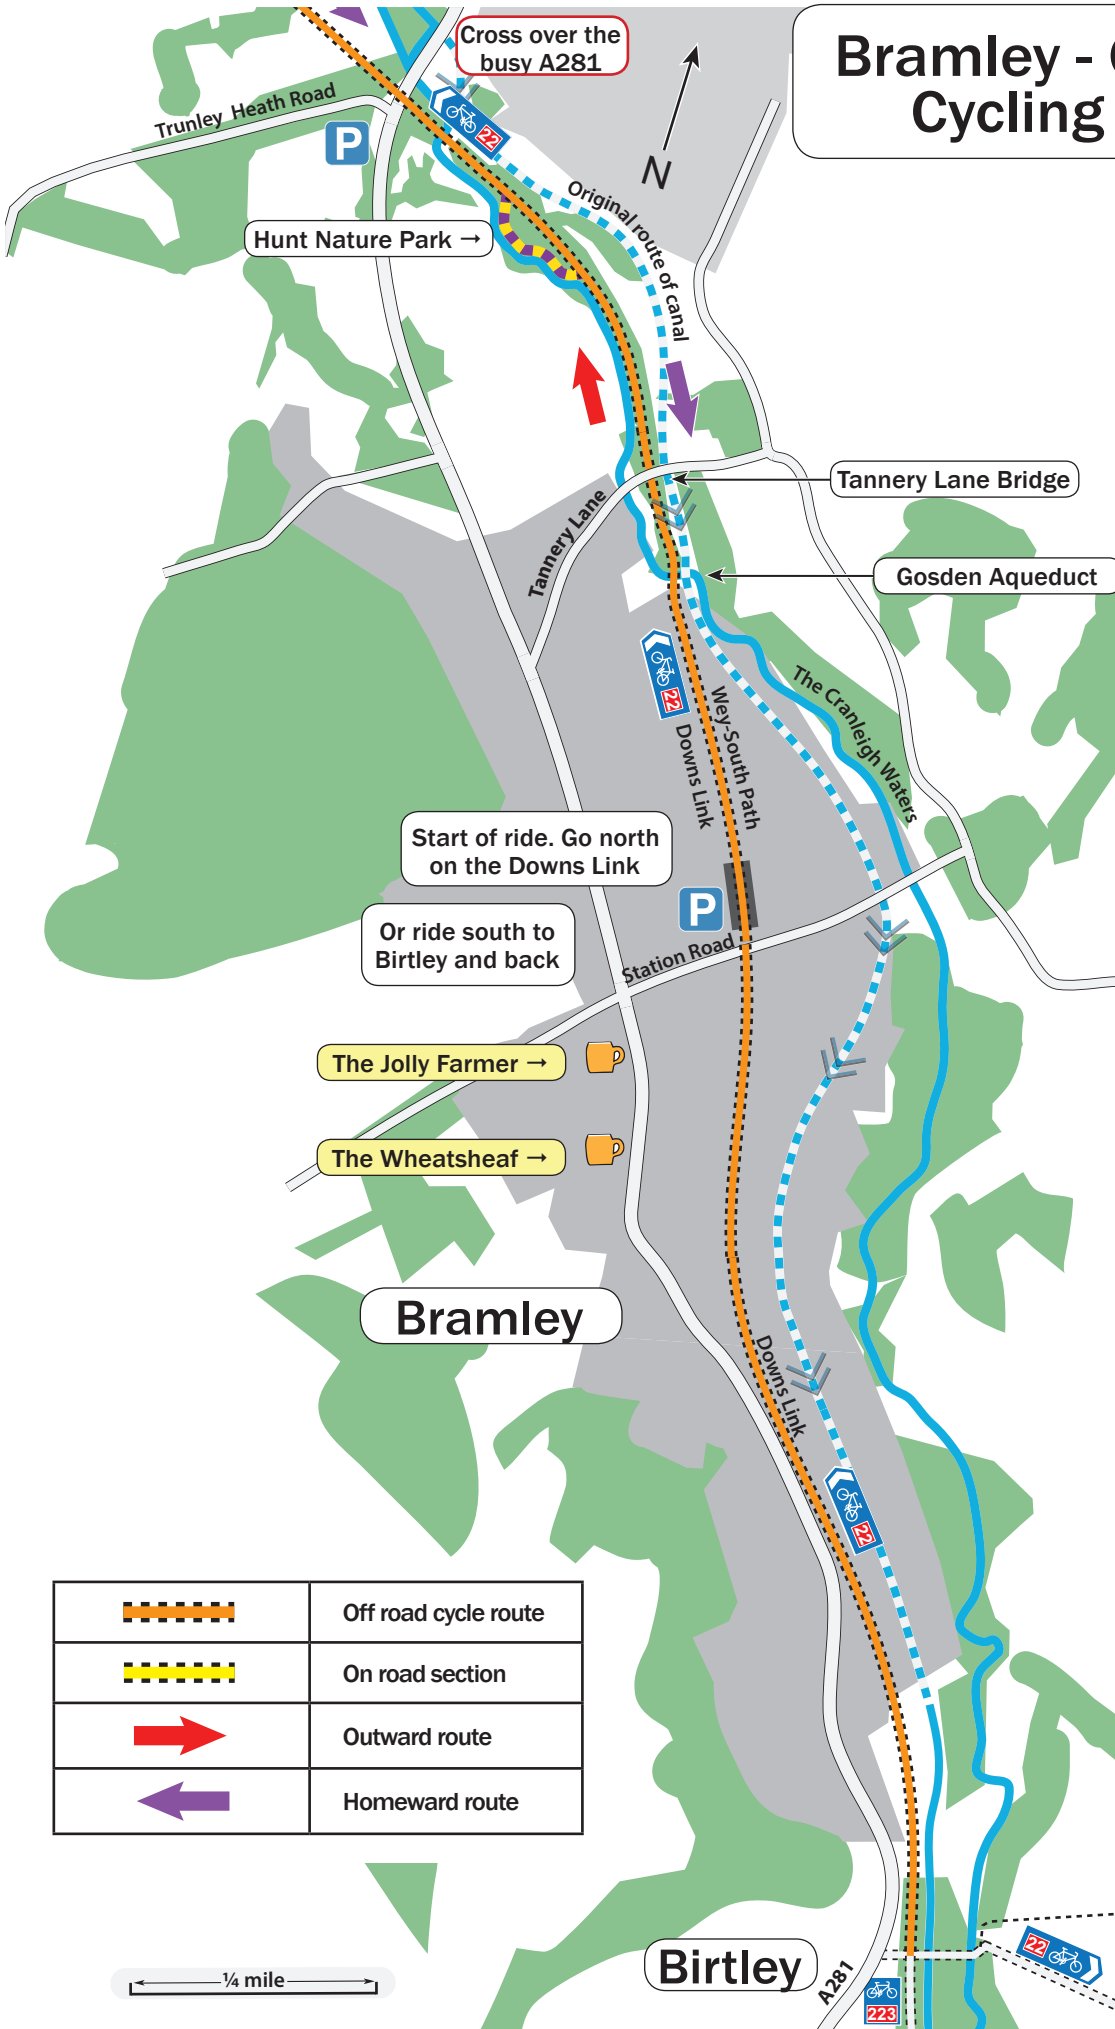

Bramley - Guildford Cycling Route

	Off road cycle route
	On road section
	Outward route
	Homeward route

← 1/4 mile →